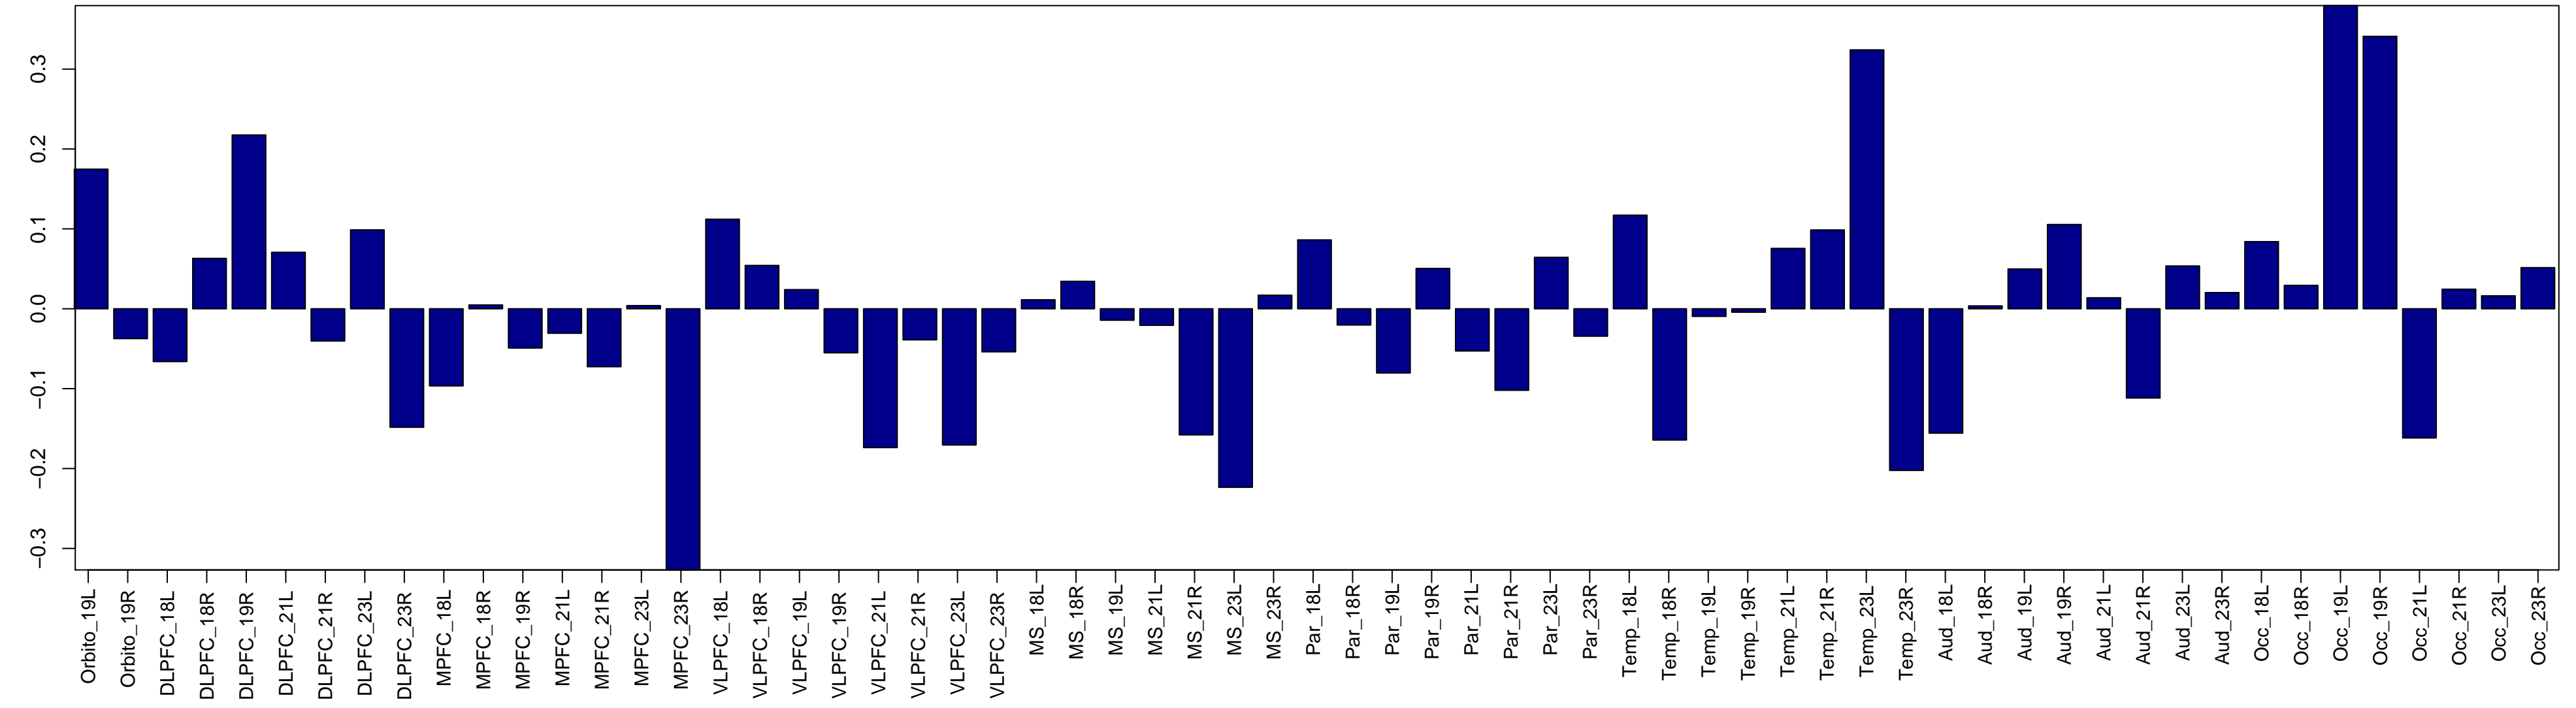

DTC modules, 0.98 min 20

M15: cyan (226)

M24: orange (199)

M19: plum (230)

M20: blue (164)

M21: black (37)

M16: brown (192)

M9: darkblue (1369)

M8: darkgreen (939)

M6: deeppink (1762)

M22: gold4 (317)

M3: green (729)

M12: hotpink (149)

M23: lightskyblue (1274)

M13: pink (1680)

M7: purple (1531)

M5: red (1288)

M4: royalblue (412)

M1: salmon (338)

M11: tan (141)

M2: turquoise (65)

M18: violet (486)

M17: wheat(67)

M14: yellow (185)