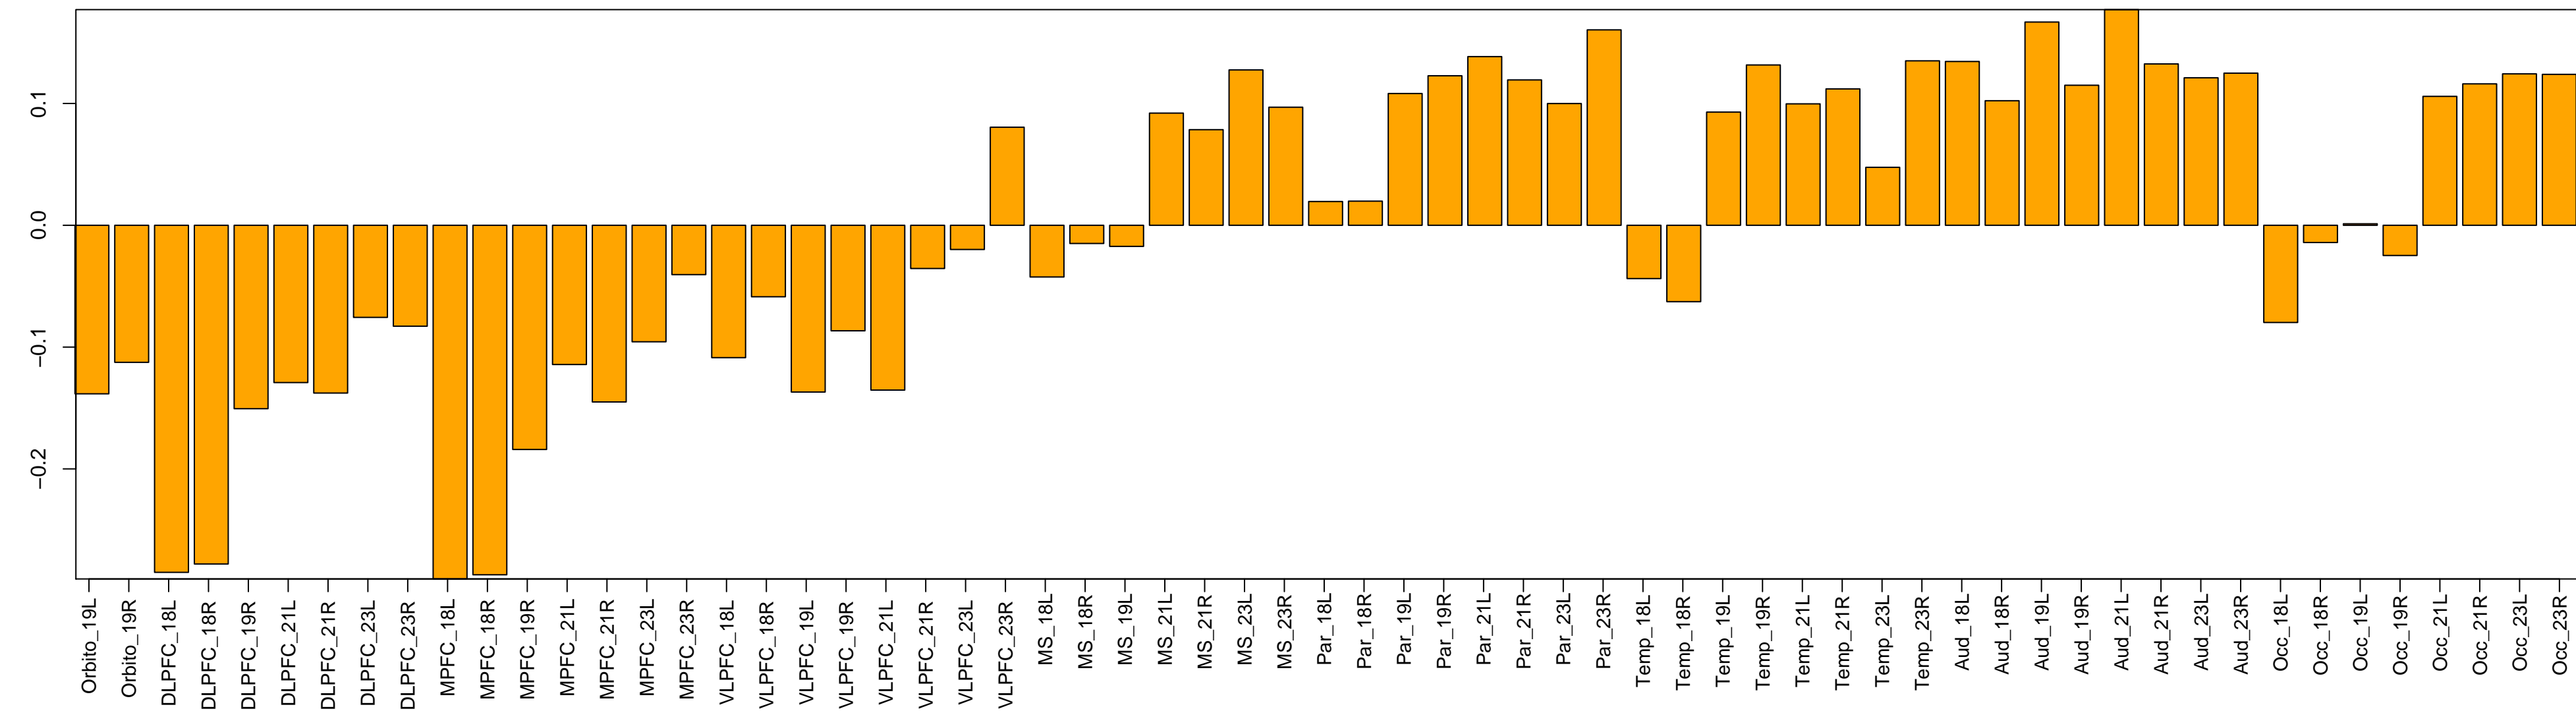

DTC modules, 0.98 min 20

M15: cyan (226)

M24: orange (199)

M19: plum (230)

M20: blue (164)

M21: black (37)

M16: brown (192)

M9: darkblue (1369)

M8: darkgreen (939)

M6: deeppink (1762)

M22: gold4 (317)

M3: green (729)

M12: hotpink (149)

M23: lightskyblue (1274)

M13: pink (1680)

M7: purple (1531)

M5: red (1288)

M4: royalblue (412)

M1: salmon (338)

M11: tan (141)

M2: turquoise (65)

M18: violet (486)

M17: wheat(67)

M14: yellow (185)