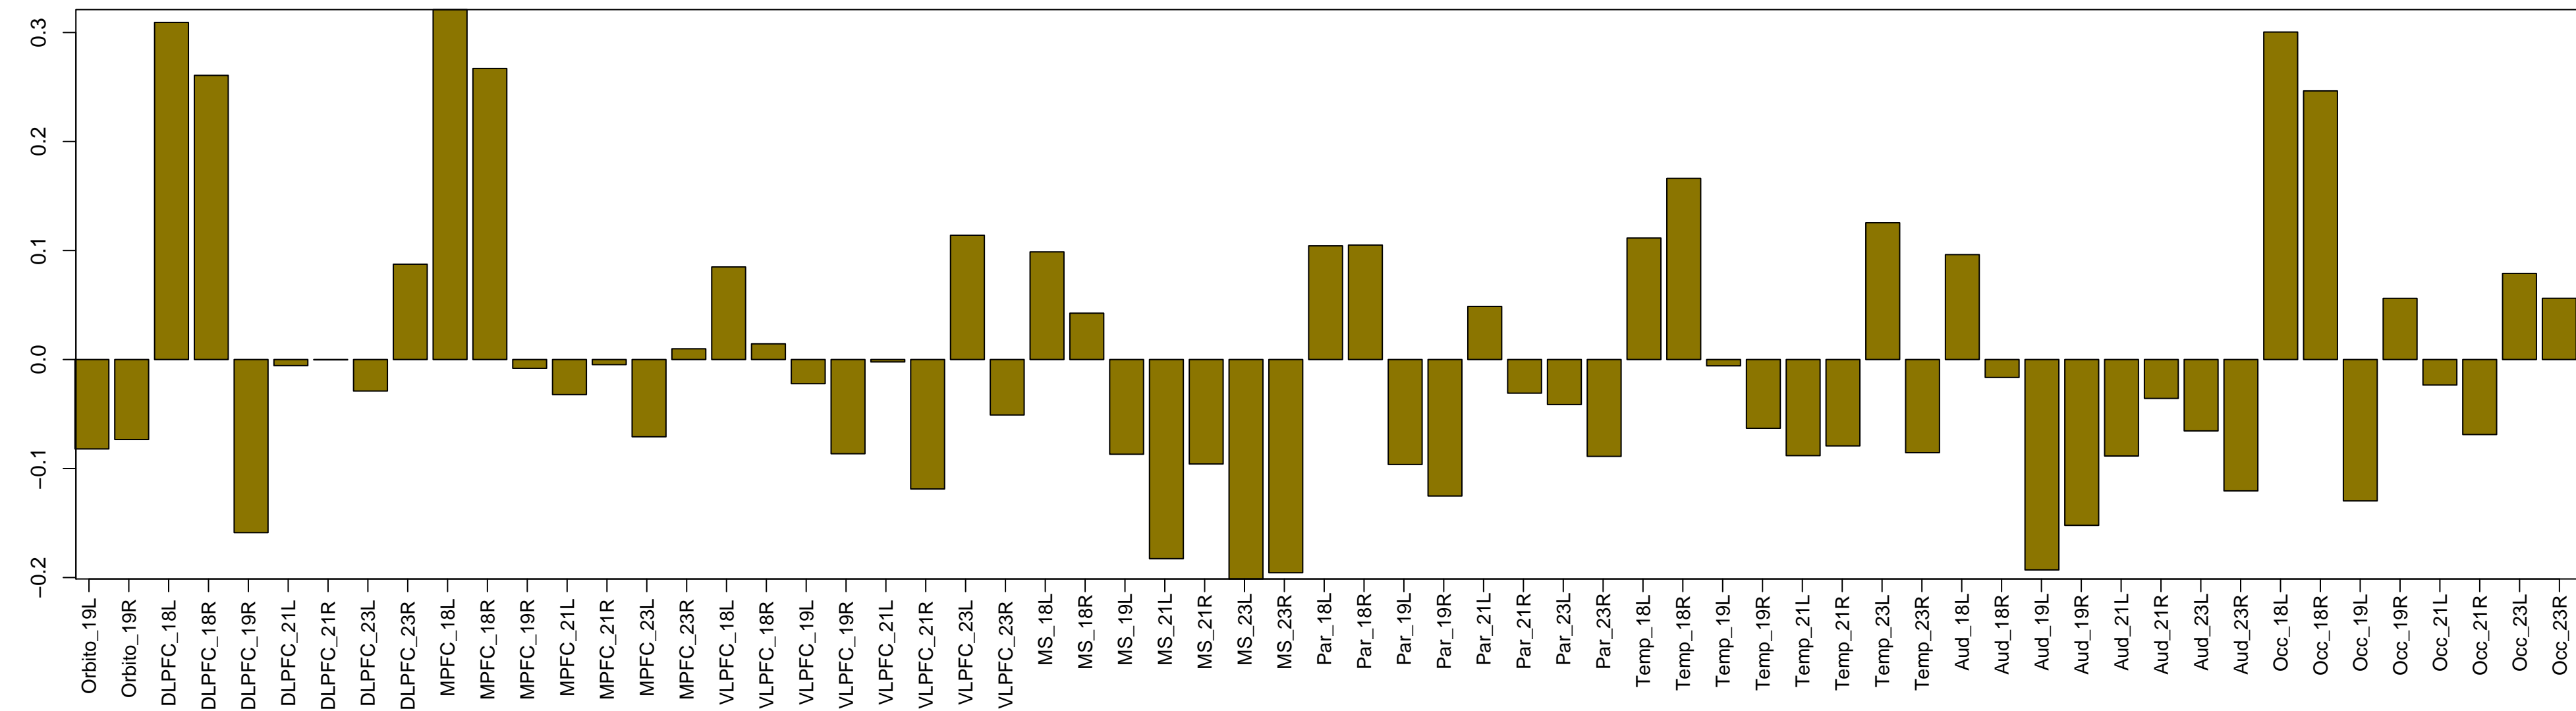

DTC modules, 0.98 min 20

M15: cyan (226)

M24: orange (199)

M19: plum (230)

M20: blue (164)

M21: black (37)

M16: brown (192)

M9: darkblue (1369)

M8: darkgreen (939)

M6: deeppink (1762)

M22: gold4 (317)

M3: green (729)

M12: hotpink (149)

M23: lightskyblue (1274)

M13: pink (1680)

M7: purple (1531)

M5: red (1288)

M4: royalblue (412)

M1: salmon (338)

M11: tan (141)

M2: turquoise (65)

M18: violet (486)

M17: wheat(67)

M14: yellow (185)