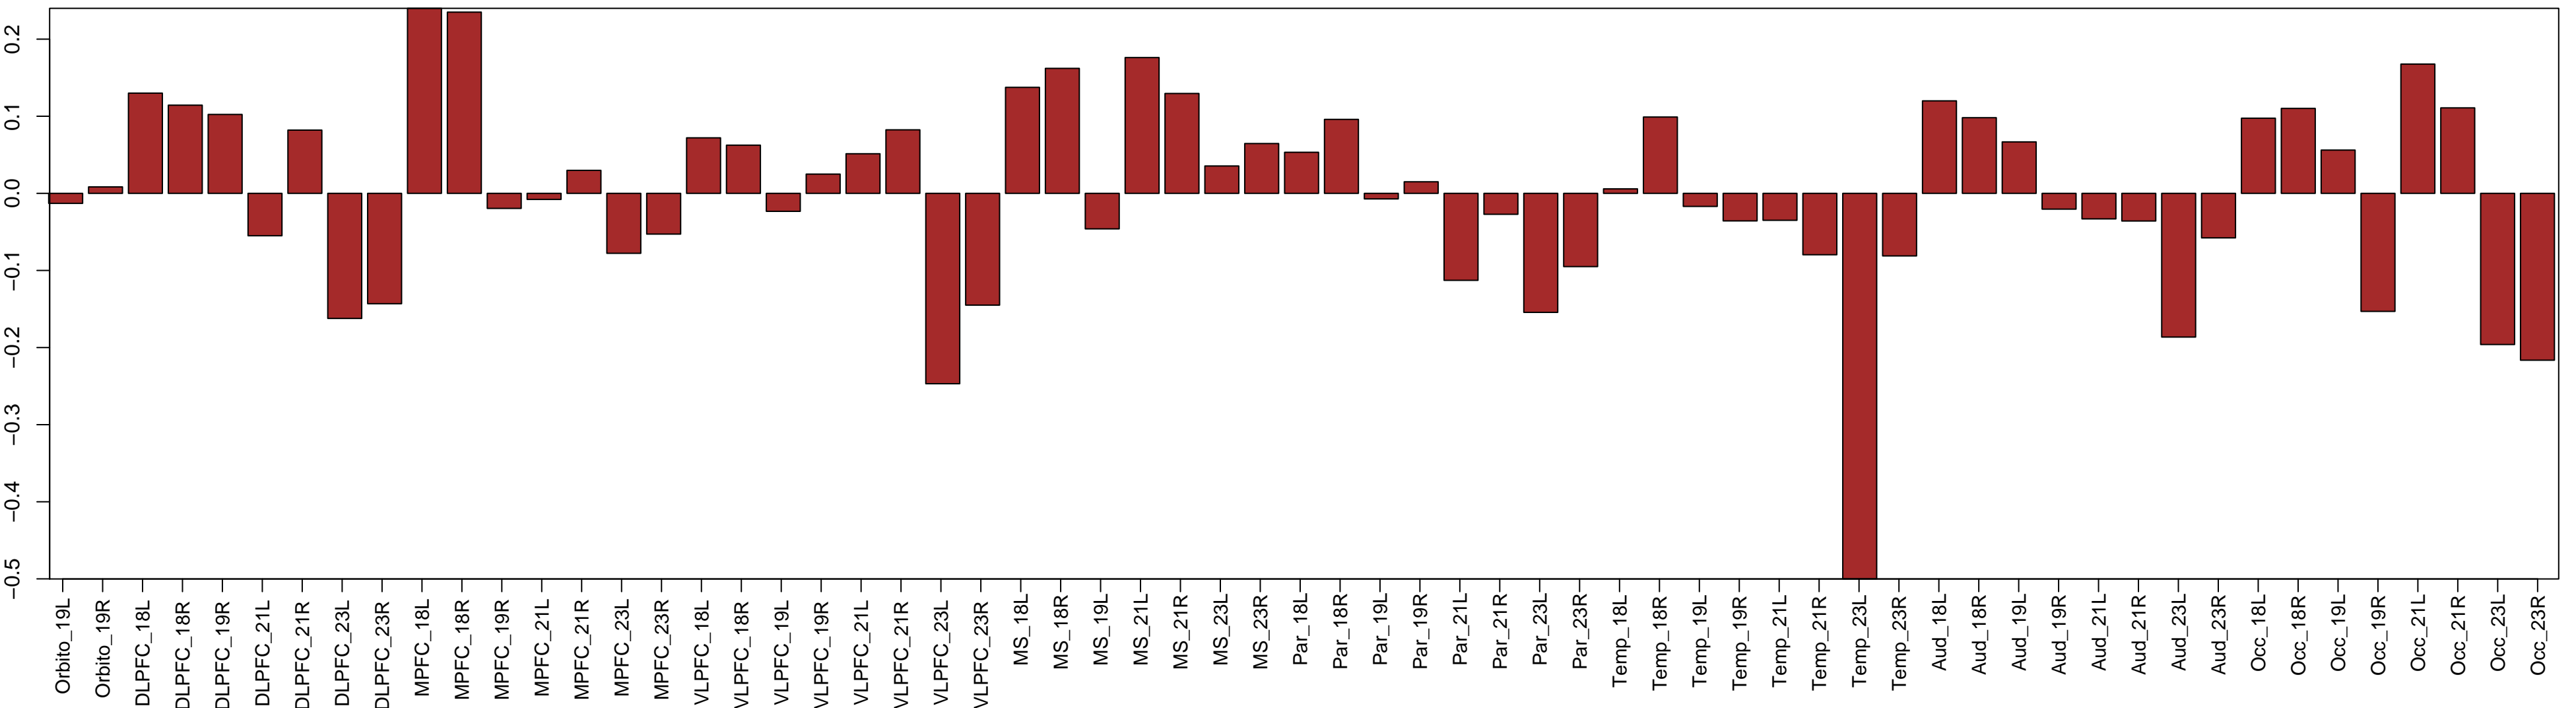

DTC modules, 0.98 min 20

M15: cyan (226)

M24: orange (199)

M19: plum (230)

M20: blue (164)

M21: black (37)

M16: brown (192)

M9: darkblue (1369)

M8: darkgreen (939)

M6: deeppink (1762)

M22: gold4 (317)

M3: green (729)

M12: hotpink (149)

M23: lightskyblue (1274)

M13: pink (1680)

M7: purple (1531)

M5: red (1288)

M4: royalblue (412)

M1: salmon (338)

M11: tan (141)

M2: turquoise (65)

M18: violet (486)

M17: wheat(67)

M14: yellow (185)