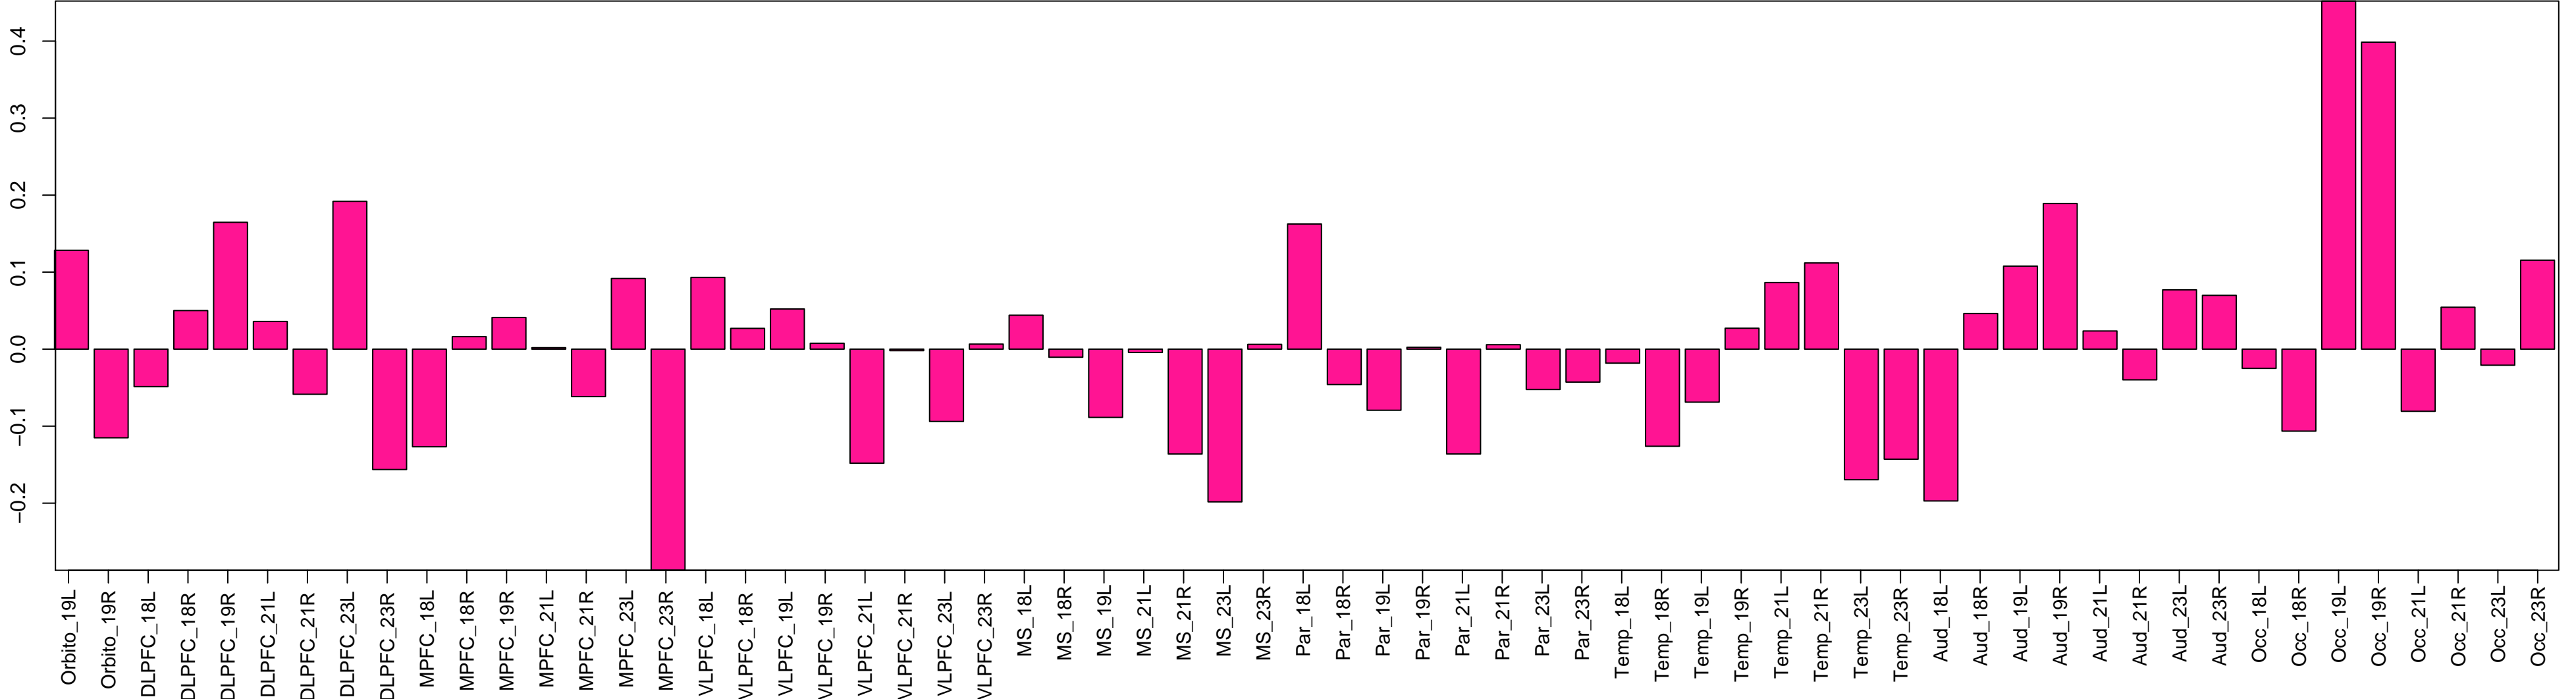

DTC modules, 0.98 min 20

M15: cyan (226)

M24: orange (199)

M19: plum (230)

M20: blue (164)

M21: black (37)

M16: brown (192)

M9: darkblue (1369)

M8: darkgreen (939)

M6: deeppink (1762)

M22: gold4 (317)

M3: green (729)

M12: hotpink (149)

M23: lightskyblue (1274)

M13: pink (1680)

M7: purple (1531)

M5: red (1288)

M4: royalblue (412)

M1: salmon (338)

M11: tan (141)

M2: turquoise (65)

M18: violet (486)

M17: wheat(67)

M14: yellow (185)