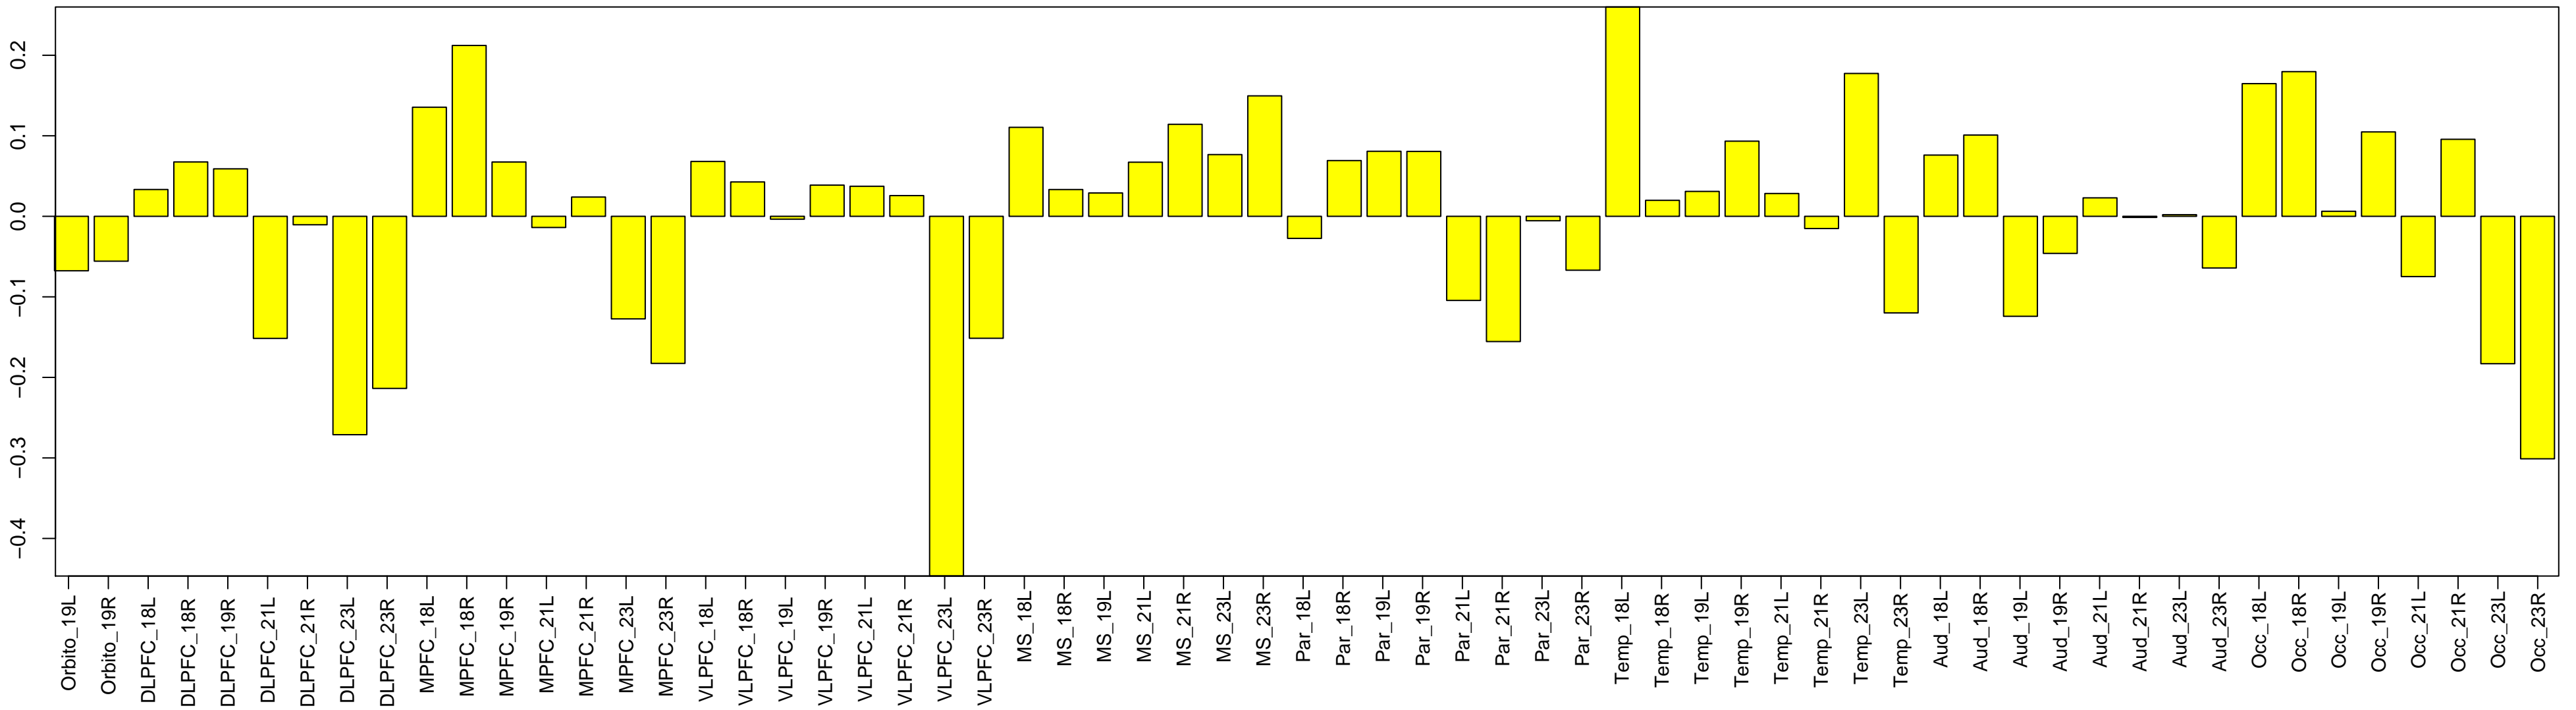

M5: red (1288)

M4: royalblue (412)

M1: salmon (338)

M11: tan (141)

M2: turquoise (65)

M18: violet (486)

M17: wheat(67)

M14: yellow (185)