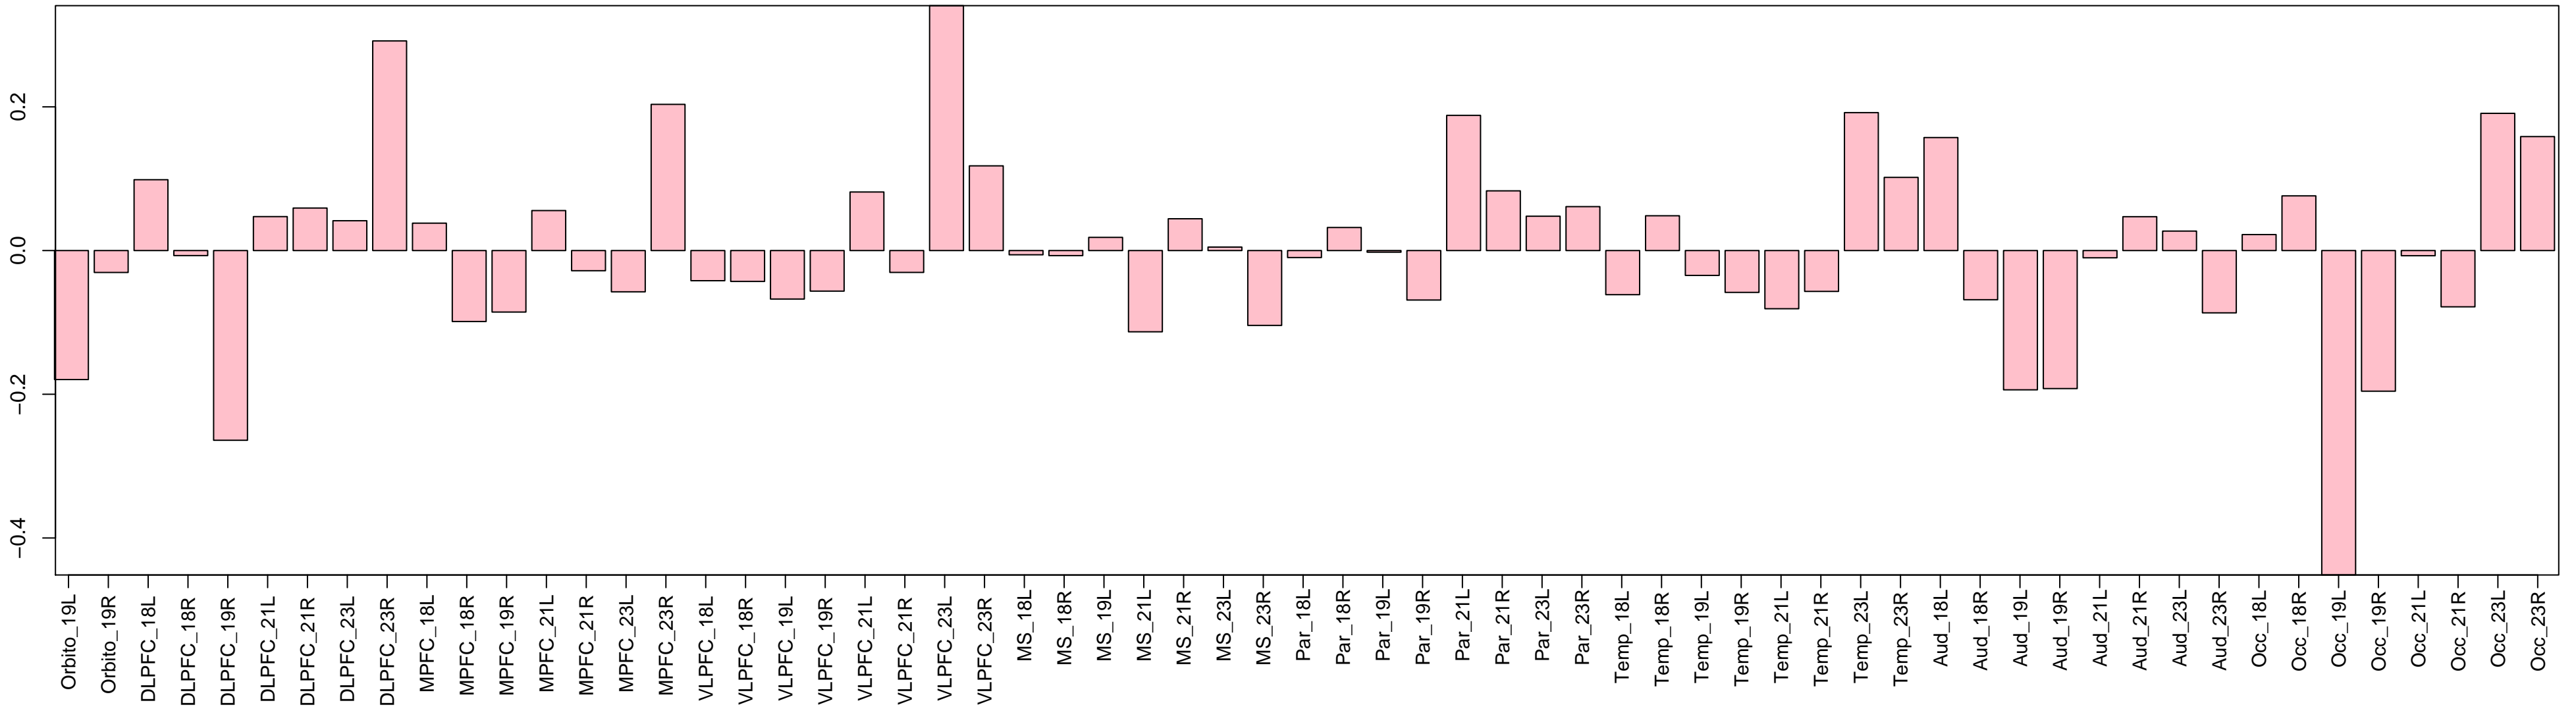

M8: darkgreen (939)

M6: deeppink (1762)

M22: gold4 (317)

M3: green (729)

M12: hotpink (149)

M23: lightskyblue (1274)

M13: pink (1680)

M7: purple (1531)

M5: red (1288)

M4: royalblue (412)

M1: salmon (338)

M11: tan (141)

M2: turquoise (65)

M18: violet (486)

M17: wheat(67)

M14: yellow (185)